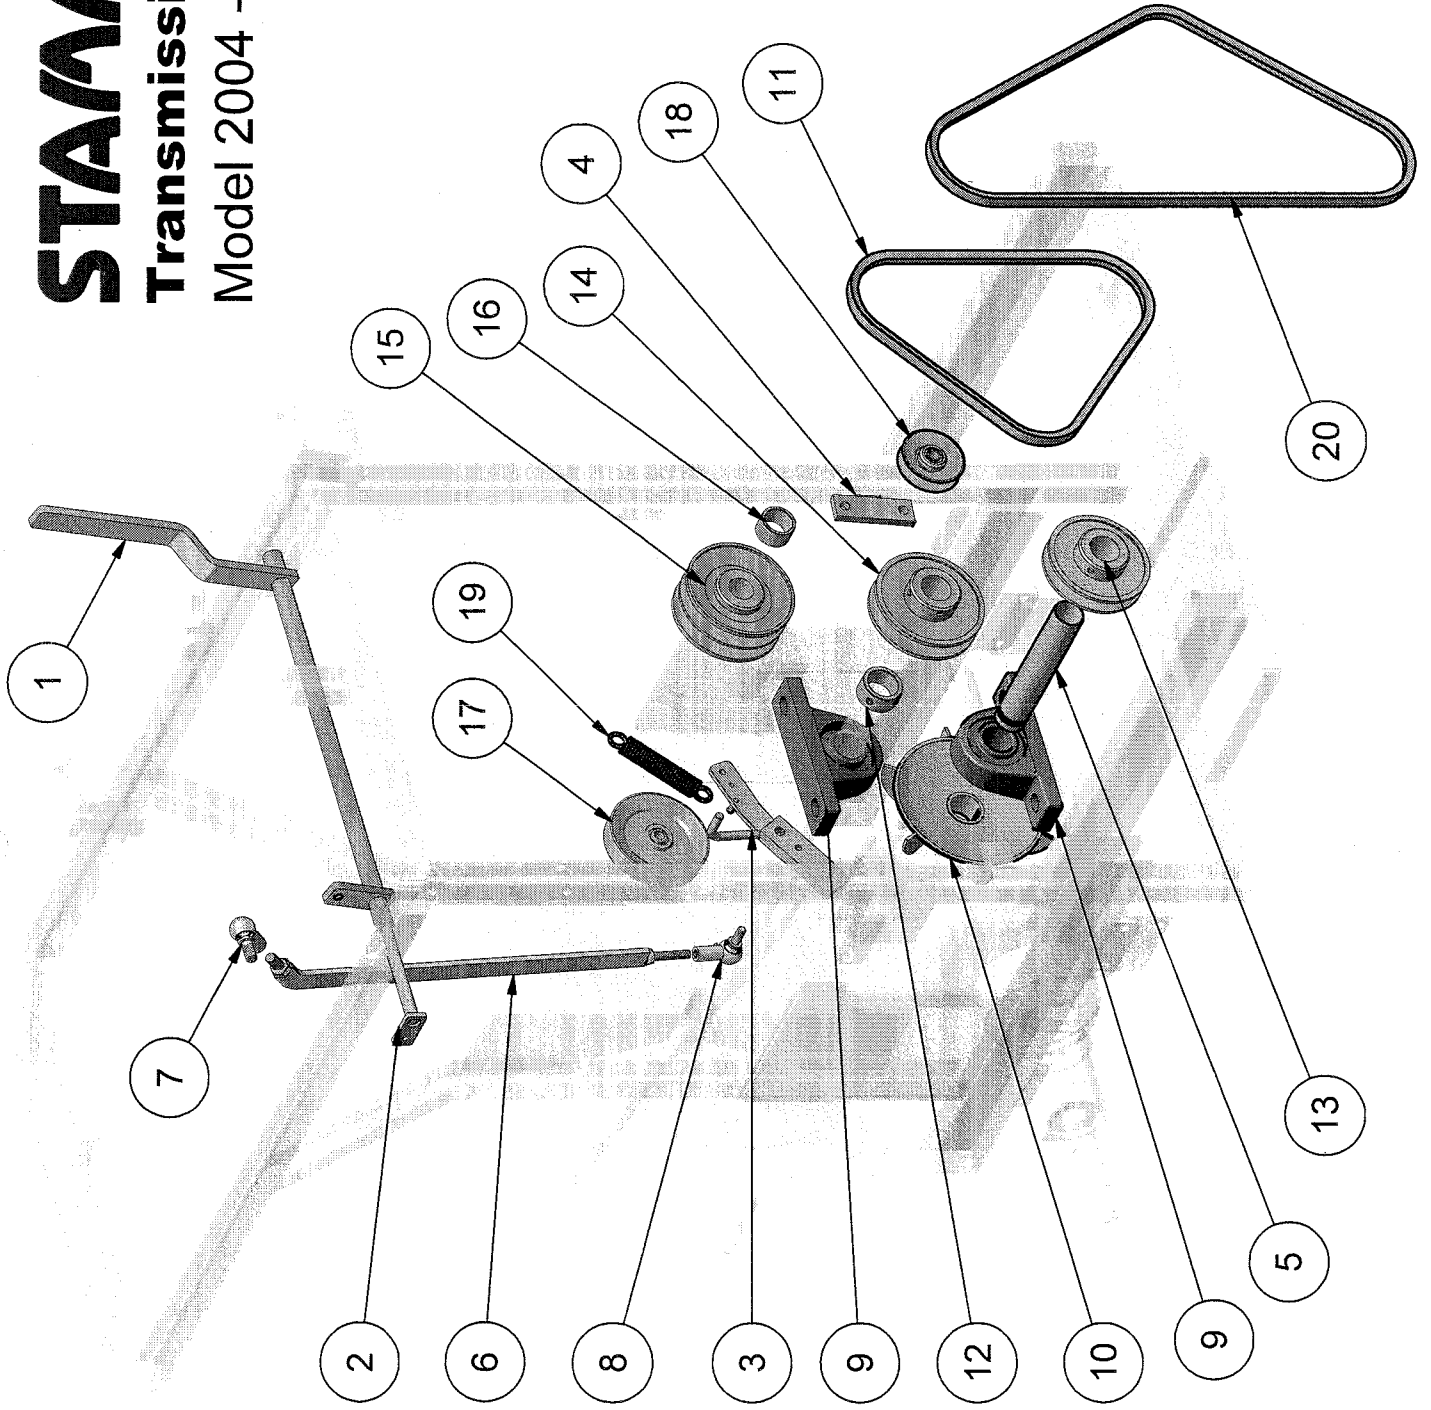

# Transmission for Løvsuger

Model 2004 - 06.04.04