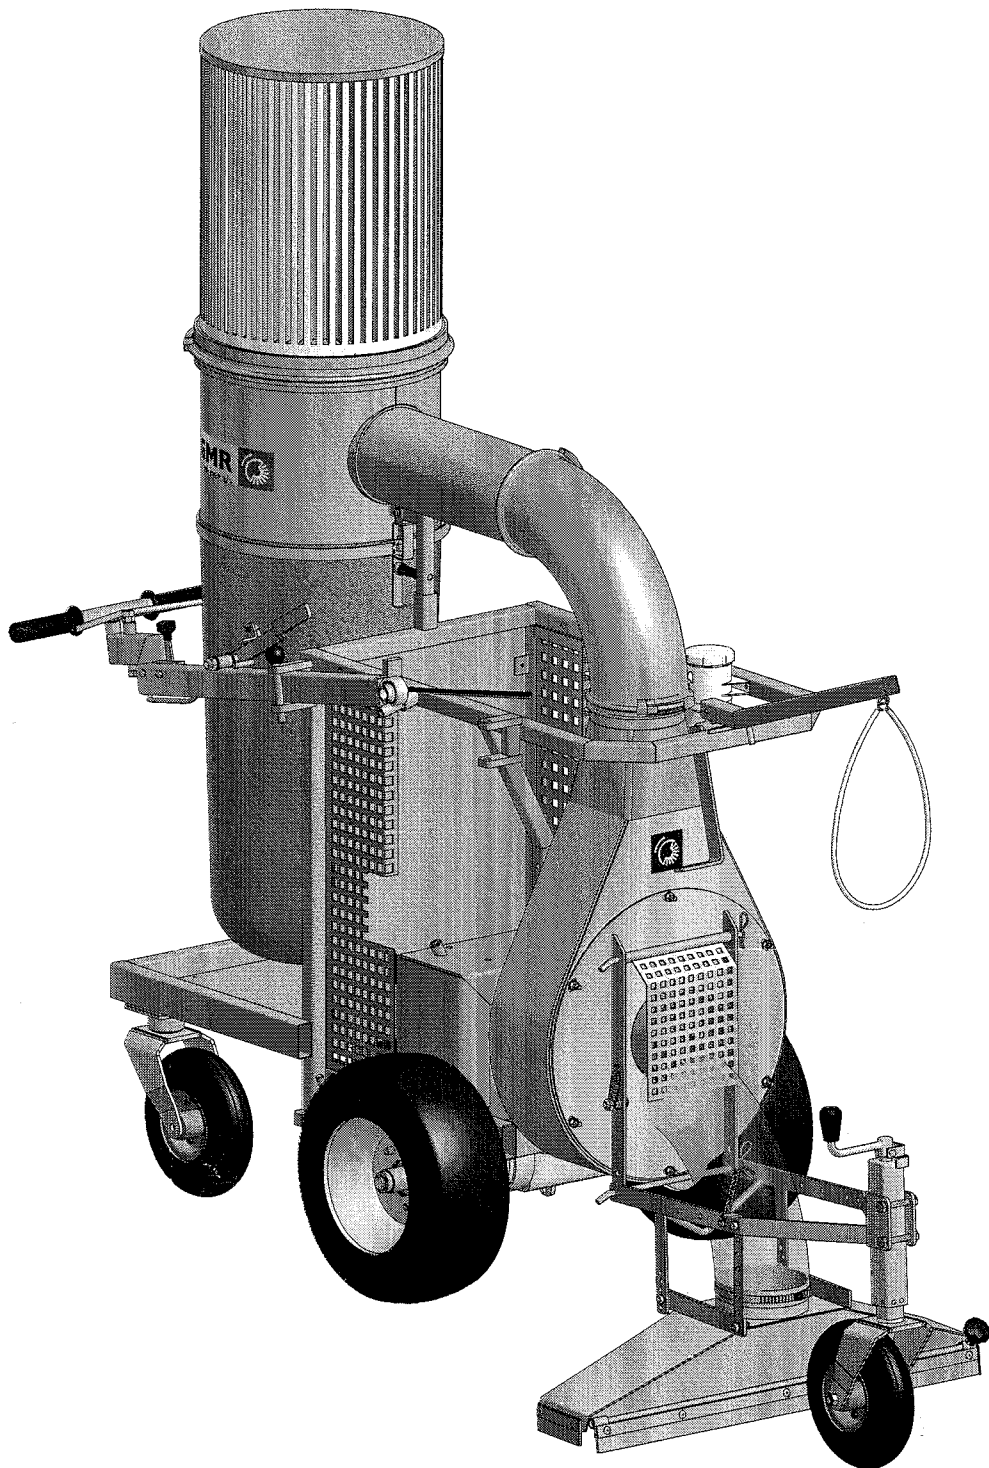

STAMA

Reservedelsliste for Løvsuger SLS-11HK

GMR
maskiner a/s